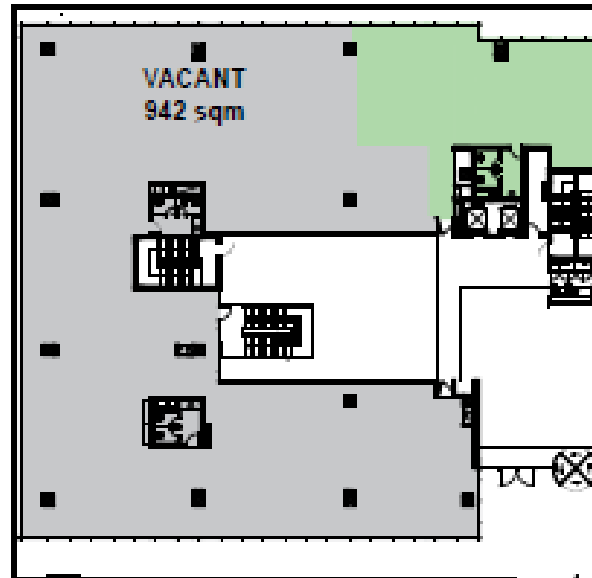

# BUILDING 14 GROUND FLOOR

- 942sqm
- WITH FIT-OUT
- RAISED TECHNICAL FLOOR
- FALSE CEILING WITH EMBEDDED LIGHTNING
- AIR CONDITIONING SYSTEM – FLOORED BASED
- UNDERGROUND PRIVATE PARKING
- SECURITY 24/7