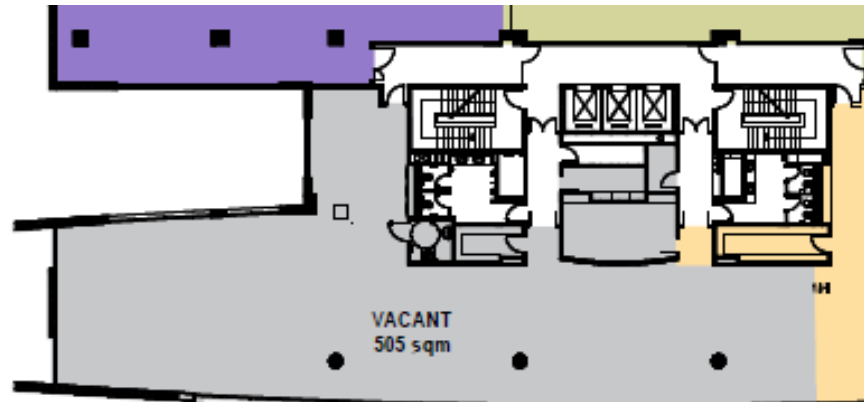

LAGOAS PARK

#STRAIGHTTOTHEPARK

BUILDING 8

2ND FLOOR

- 505 sqm
- EXISTING LAYOUT & FURNITURE
- KITCHENETTE
- RAISED TECHNICAL FLOOR
- FALSE CEILING WITH EMBEDDED LIGHTNING
- AIR CONDITIONING SYSTEM – FLOORED BASED
- UNDERGROUND PRIVATE PARKING
- SECURITY 24/7